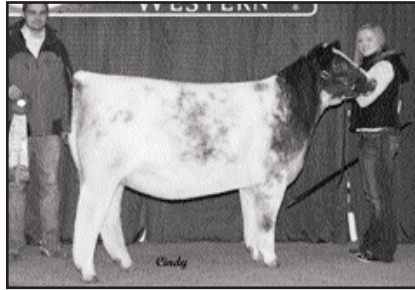

Late Spring Heifer Calf - KOLT Gentry 363
ET *x 120 points - Andrew Hodges,
Lebo, Kan.