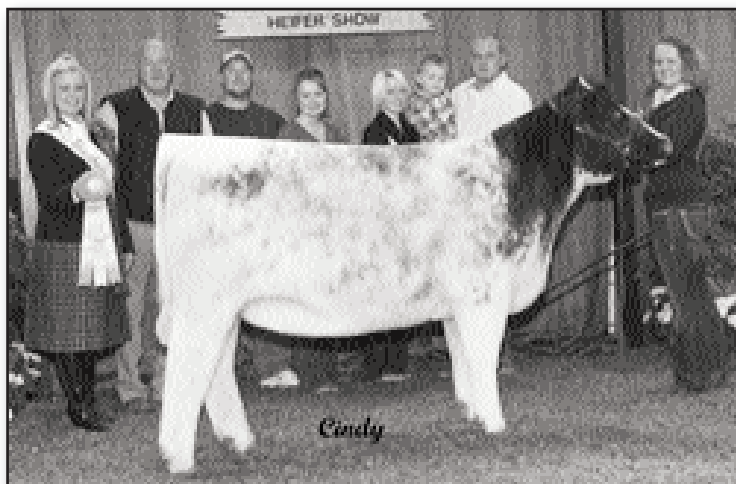

2013 SHOW FEMALE OF THE YEAR

GCC Lucky Sunshine 153 ET *

655 points - Lauren Corry, Xenia, Ohio

- Champion Senior Heifer Calf, NWSS
- Reserve Senior Heifer Calf, American Royal
- Senior Heifer Calf Champion, KILE
- Senior Heifer Calf Champion, NAILE

2013 SHOW BULL OF THE YEAR

SULL Master Of Rose *x

700 points - Sullivan Cattle Co., Dunlap, Iowa

- Reserve Grand Champion Bull, NWSS
- Senior Champion Bull, NAILE
- Grand Champion Bull, American Royal

2013 JUNIOR SHOW FEMALE OF THE YEAR