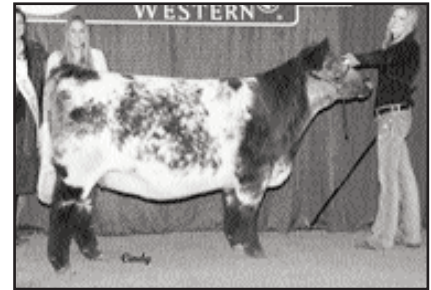

Junior Heifer Calf - CF BOY Caroline 210
ET *x 275 points - Clayton Boyert,
Seville, Ohio

Winter Heifer Calf - FUZN Cleopatra 190
*x 100 points - Nathan Truckenbrod,
Mendota, Ill.

Winter Heifer Calf - KOLT RSF Mona Lisa
1151 ET *x 100 points - Merideth Behrens,
Trenton, Texas

Senior Heifer Calf - GCC Lucky
Sunshine 153 ET *x 365 points -
Lauren Corry, Xenia, Ohio

Summer Yearling Female - MAV Shannon
160Y ET *x 245 points - Ashley D. Vogel,
Hartley, Iowa

Late Spring Yearling Female - SULL Fancy
Pants Bo ET * 220 points - Lisa Reid,
Brighton, Colo.